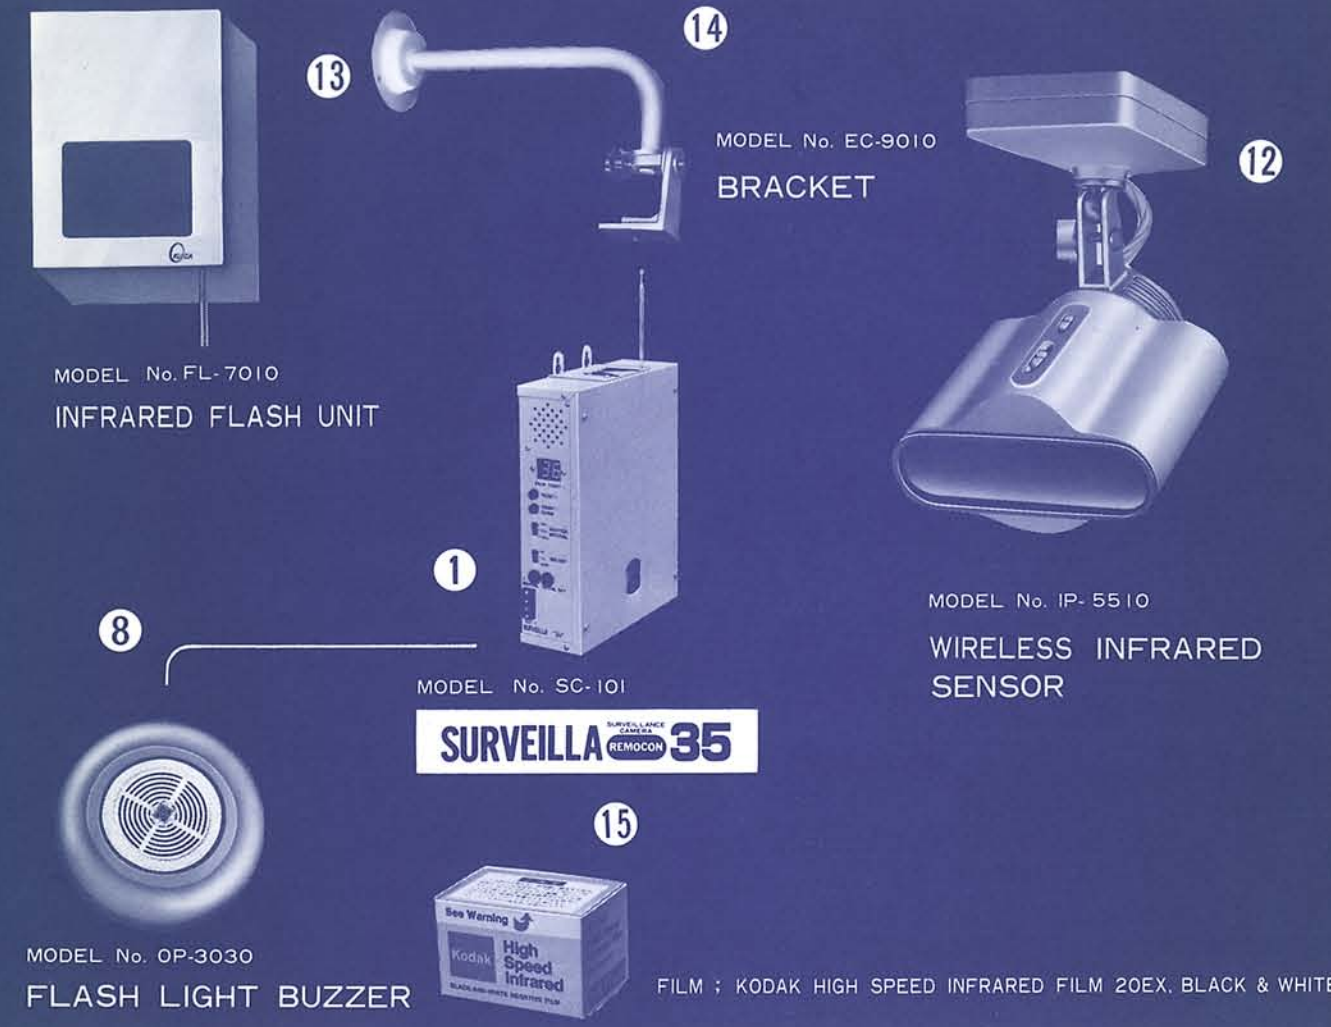

SURVEILLANCE CAMERA SYSTEMS

INFRARED SYSTEM DARKNESS PHOTOGRAPHY WITH INFRARED FLASH & INFRARED FILM

OKUDA WIRELESS SURVEILLANCE CAMERA SYSTEMS SURVEILLA REMOCON 35

•Finger-tip control, high-efficiency 35 mm full-size surveillance camera/wireless remote control.