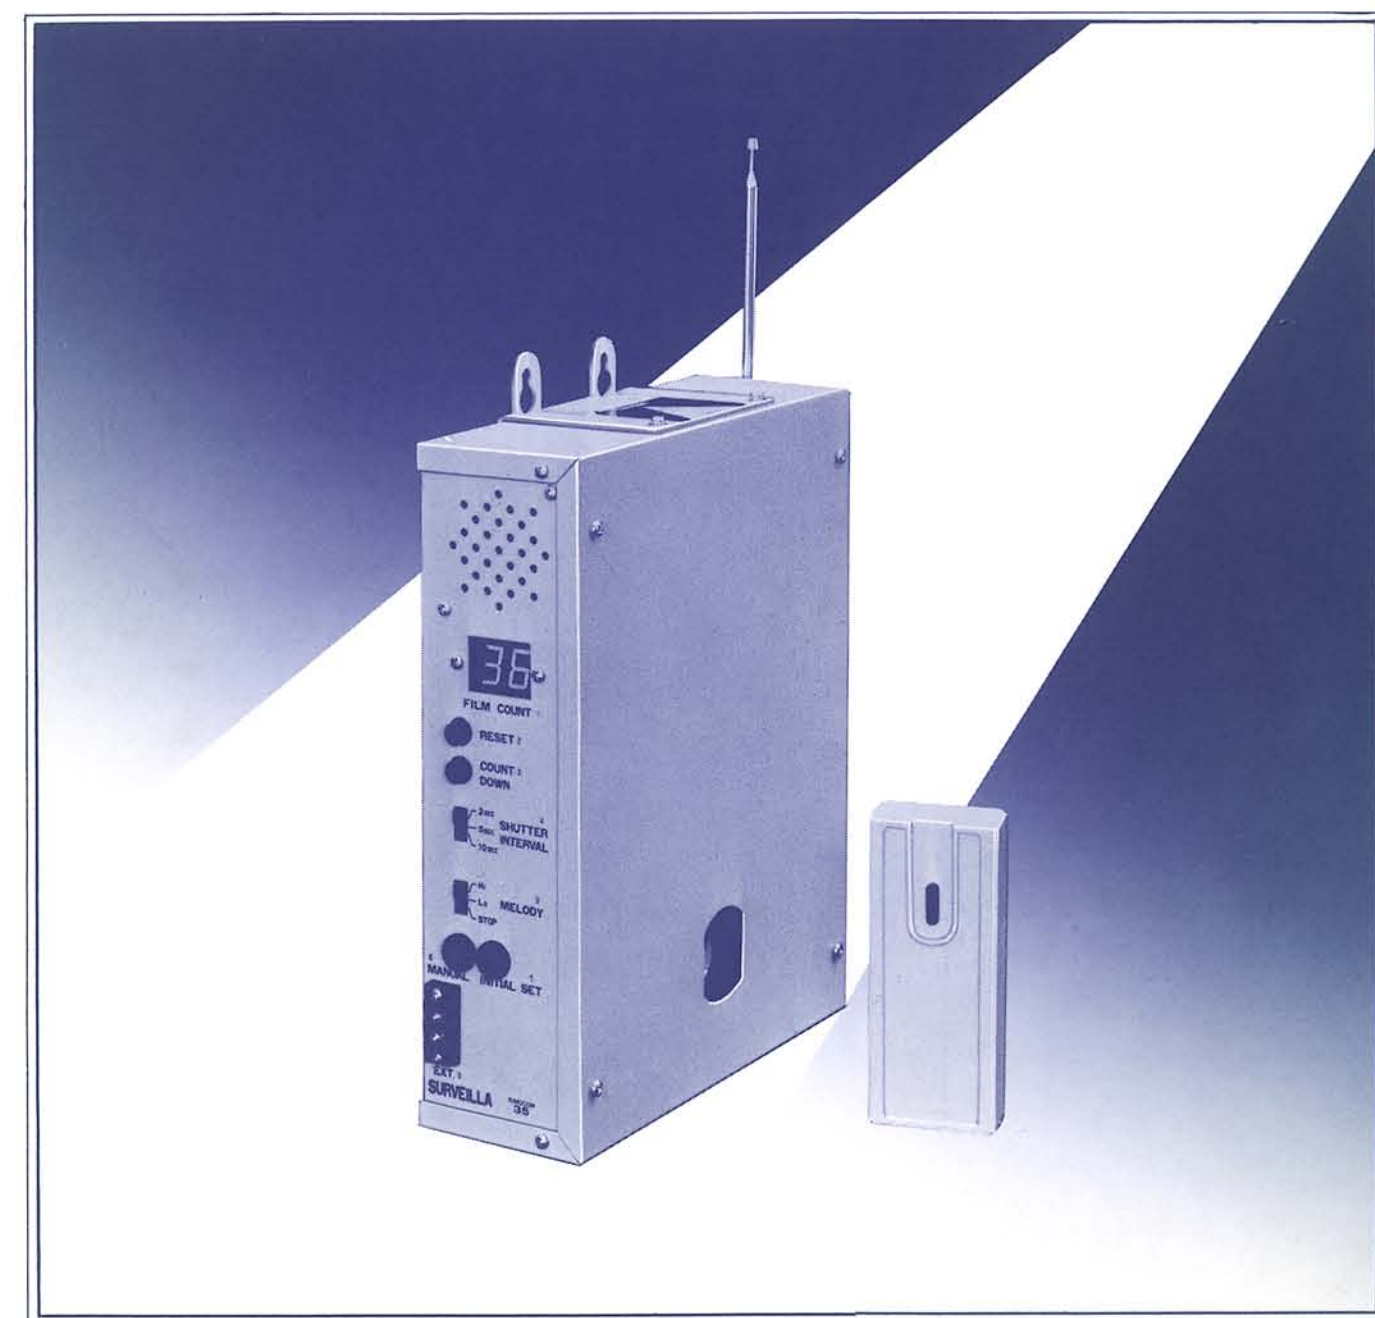

SURVEILLANCE CAMERA SYSTEMS

INFRARED SYSTEM DARKNESS PHOTOGRAPHY WITH INFRARED FLASH & INFRARED FILM

OKUDA WIRELESS SURVEILLANCE CAMERA SYSTEMS SURVEILLA REMOCON 35

•Finger-tip control, high-efficiency 35 mm full-size surveillance camera/wireless remote control.