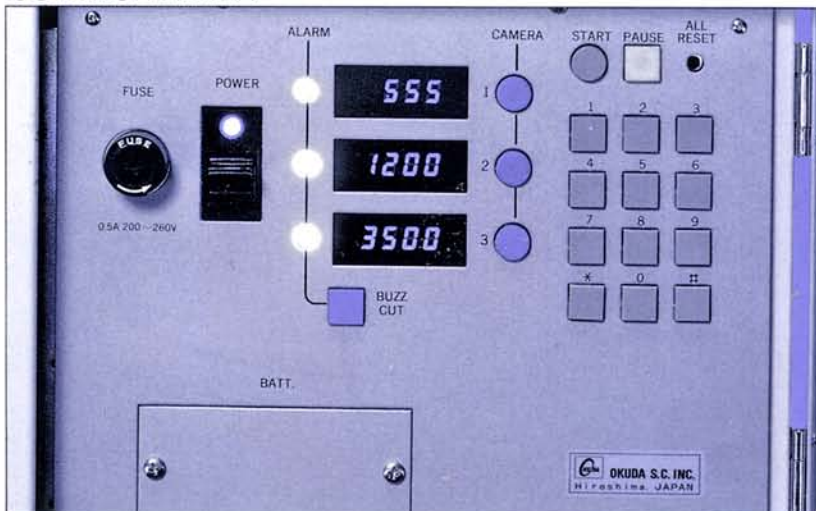

A NEW MODEL FROM OKUDA

**HIGH TECHNOLOGY PHOTOGRAPHIC SURVEILLANCE CAMERA
CONDENSED INTO THIS COMPACT MODEL**

**35^m/_m (TRIPLE-FRAME) PHOTOGRAPHIC SURVEILLANCE CAMERA
THE THRIFTY THIRTY-FIVE**

TOTAL SYSTEM

CONTROL PANEL

SPECIFICATIONS

FILM	: 35m/m, 100/150foot spool roll film.
NEGA SIZE	: 12×24m/m (Date data-1.5m/m)
NUMBER OF PHOTOGRAPHS	: 3,600 frames, (150foot spool roll film)
FILM LOADING	: Exclusive film magazine with capacity up to 150 feet.
LENS MOUNT	: PENTAX, K-Mount.
SHUTTER SPEED	: 1/60 sec.
OPERATING MODE	: 1) Single frame (Suspicious shooting) 2) Emergency shooting-two frames/sec. (Number of photos desired is controllable) (Can be stopped halfway through shooting by pausebutton) 3) Interval shooting. (Can be set 0 to 98 minutes)

IMPRINTING DATA	: Year/Month/Day/Hour/Minute. (10 digits)
POWER INPUT	: (A) AC100-120V Type, 50/60Hz. (B) AC200-240V Type, 50/60Hz.
SIZE & WEIGHT	: CAMERA : 241(H)×118(W)×185(D)m/m. 3.6kgs. (with Film-Magazine)
	: CONTROLLER : 220(H)×297(W)×110(D)m/m. 5.2kgs.

FEATURES

- ★Extremely low cost : 3,500 continuous photos per roll of 35mm, 150foot film.
- ★Greatly reduced noise level-Super silent operation.
- ★One control box for up to three cameras separately and yet simultaneously controlled.
- ★Battery backed : Camera will continue to take up to 3,000 photos without electricity.
- ★Full data and time printed directly on each negative by the latest LED system.
- ★Number of photos desired is controllable for each individual camera (Suspicious Shooting).
- ★Emergency shooting set by timer to control shots taken and avoid running to film end.
- ★Interval shooting can be set from 0 to 98 minutes.